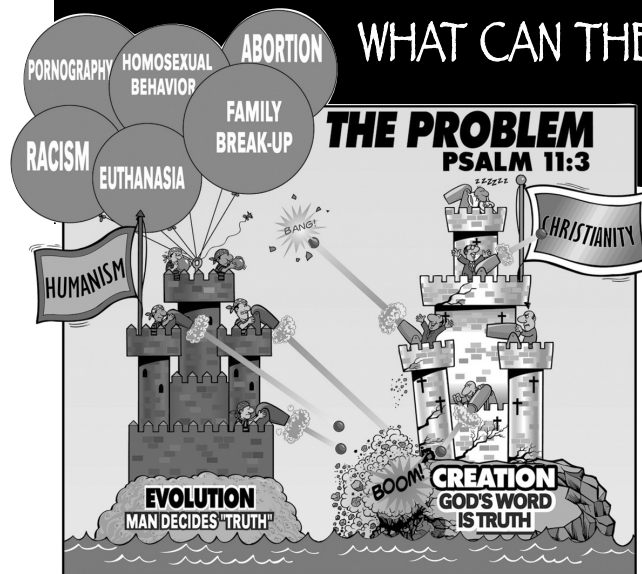

IF THE FOUNDATIONS BE DESTROYED,
WHAT CAN THE RIGHTEOUS

DO? --Ps 11:3

COME
HEAR THE
SOLUTION!
ISA 58:12

©AIG 2001

IF THE FOUNDATIONS BE DESTROYED,
WHAT CAN THE RIGHTEOUS

DO? --Ps 11:3

COME
HEAR THE
SOLUTION!
ISA 58:12

©AIG 2001

HIGH COUNTRY
CREATION WEEKEND

HIGH COUNTRY
CREATION WEEKEND

Apple Sunday, October 5, 2008

6 PM • Ashe County High School Auditorium
Music: Ashe Baptist Association Choir

Apple Monday, October 6, 2008