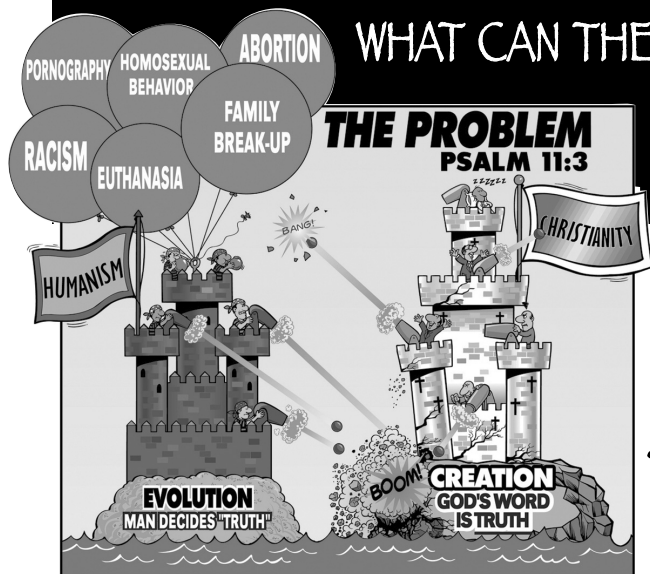

IF THE FOUNDATIONS BE DESTROYED,
WHAT CAN THE RIGHTEOUS

DO? --Ps 11:3

COME
HEAR THE
SOLUTION!
ISA 58:12

©AIG 2001

IF THE FOUNDATIONS BE DESTROYED,
WHAT CAN THE RIGHTEOUS

DO? --Ps 11:3

COME
HEAR THE
SOLUTION!
ISA 58:12

©AIG 2001

HIGH COUNTRY
CREATION WEEKEND

HIGH COUNTRY
CREATION WEEKEND

Apple Sunday, October 5, 2008

6 PM • Ashe County High School Auditorium
Music: Ashe Baptist Association Choir

Apple Monday, October 6, 2008